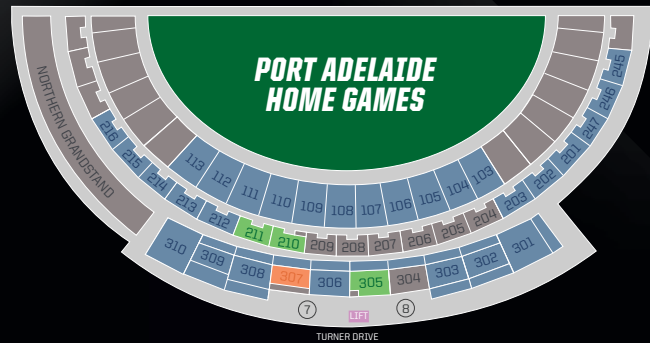

- Members open choice
- Members season A Reserve
- Members season B Reserve
- Daily reserve
- Members entry gates

AAMI STADIUM RESERVED SEATING

The Members Grandstand towers over the field on the Western side of the ground, giving you exclusive access to the best seats in the house.

There is a wide range of open choice seating available to all Members on the Terrace, Concourse and Balcony Levels, however you also have the opportunity to secure your own additional Premium Reserved Seat in the most sought after locations, with all money from your reserved seat going directly back to your Club.

SEAT LOCATION	MATCHES**	EASY PAY*	PAY IN FULL
A Reserve	All 22 Adelaide and Port Adelaide matches	$18.75	$225
B Reserve	All 22 Adelaide and Port Adelaide matches	$17.91	$215
A Reserve	11 Adelaide matches	$11.25	$135
B Reserve	11 Adelaide matches	$9.58	$115
A Reserve	11 Port Adelaide matches	$11.25	$135
B Reserve	11 Port Adelaide matches	$9.58	$115