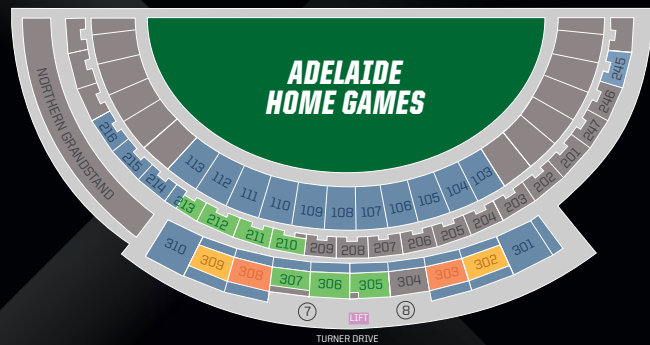

- Members open choice
- Members season A Reserve
- Members season B Reserve
- Daily reserve
- Members entry gates

AAMI STADIUM RESERVED SEATING

The Members Grandstand towers over the field on the Western side of the ground, giving you exclusive access to the best seats in the house.

There is a wide range of open choice seating available to all Members on the Terrace, Concourse and Balcony Levels, however you also have the opportunity to secure your own additional Premium Reserved Seat in the most sought after locations, with all money from your reserved seat going directly back to your Club.

SEAT LOCATION	MATCHES**	EASY PAY*	PAY IN FULL
A Reserve	All 22 Adelaide and Port Adelaide matches	$18.75	$225
B Reserve	All 22 Adelaide and Port Adelaide matches	$17.91	$215
A Reserve	11 Adelaide matches	$11.25	$135
B Reserve	11 Adelaide matches	$9.58	$115
A Reserve	11 Port Adelaide matches	$11.25	$135
B Reserve	11 Port Adelaide matches	$9.58	$115